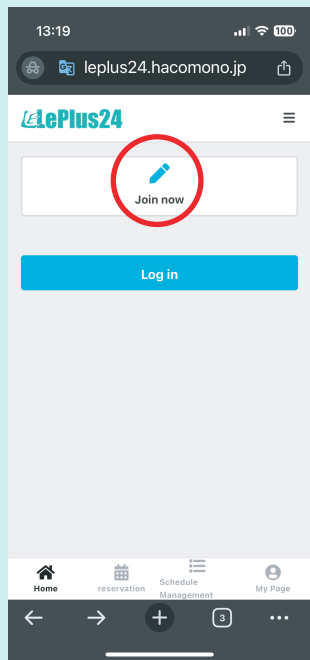

Registration instructions for visitors

leplus24.com

Map

1. Click "Join" button on the top page or visit <https://leplus24.hacomono.jp/home>
2. "Join now" → "Enter customer information" page to register as a member.
Please register your hotel zip code if needed.
3. Verify your email address
4. Open "My Page" and click "Buy Tickets"
5. Select "Visitor" and purchase (Credit cards issued overseas may not be accepted.)
6. Press the "Membership Card" button to display your visitor ticket (QR code) and enter the facility

zip code

Start Here!

Enjoy!