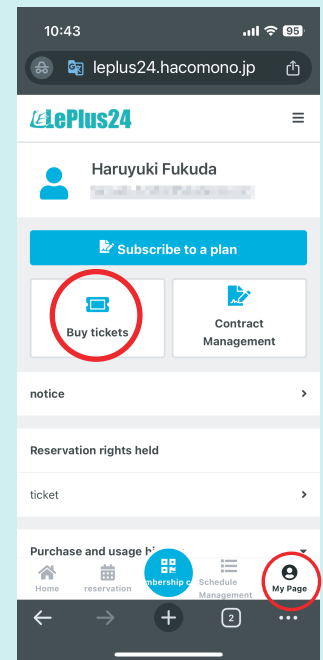

Registration instructions for visitors

leplus24.com

Map

1. Click "Join" button on the top page or visit <https://leplus24.hacomono.jp/home>
2. "Join now" → "Enter customer information" page to register as a member.
Please register your hotel zip code if needed.
3. Verify your email address
4. Open "My Page" and click "Buy Tickets"
5. Select "Visitor" and purchase (Credit cards issued overseas may not be accepted.)
6. Press the "Membership Card" button to display your visitor ticket (QR code) and enter the facility

zip code

Start Here!

Enjoy!