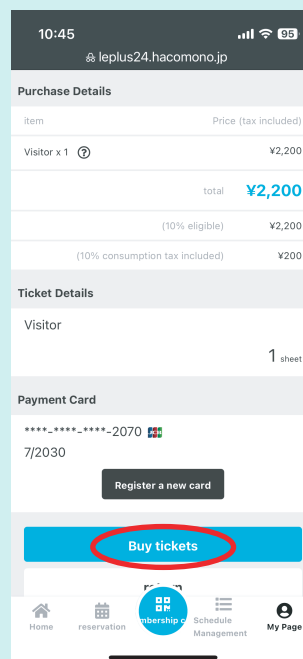

Registration instructions for visitors

leplus24.com

Map

1. Click "Join" button on the top page or visit <https://leplus24.hacomono.jp/home>
2. "Join now" → "Enter customer information" page to register as a member.
Please register your hotel zip code if needed.
3. Verify your email address
4. Open "My Page" and click "Buy Tickets"
5. Select "Visitor" and purchase (Credit cards issued overseas may not be accepted.)
6. Press the "Membership Card" button to display your visitor ticket (QR code) and enter the facility

zip code

Start Here!

Enjoy!