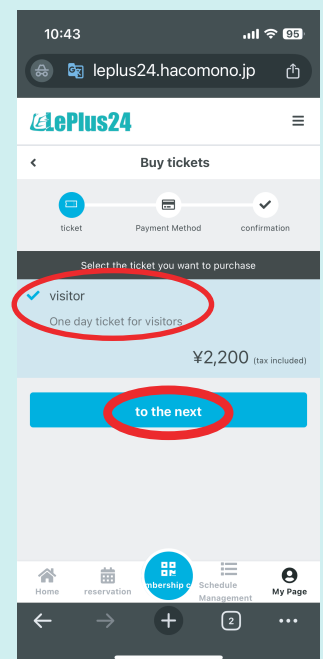

Registration instructions for visitors

leplus24.com

Map

1. Click "Join" button on the top page or visit <https://leplus24.hacomono.jp/home>
2. "Join now" → "Enter customer information" page to register as a member.
Please register your hotel zip code if needed.
3. Verify your email address
4. Open "My Page" and click "Buy Tickets"
5. Select "Visitor" and purchase (Credit cards issued overseas may not be accepted.)
6. Press the "Membership Card" button to display your visitor ticket (QR code) and enter the facility

zip code

Start Here!

Enjoy!