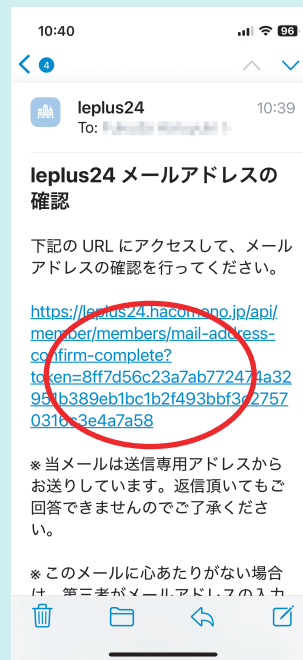

Registration instructions for visitors

leplus24.com

Map

1. Click "Join" button on the top page or visit <https://leplus24.hacomono.jp/home>
2. "Join now" → "Enter customer information" page to register as a member.
Please register your hotel zip code if needed.
3. Verify your email address
4. Open "My Page" and click "Buy Tickets"
5. Select "Visitor" and purchase (Credit cards issued overseas may not be accepted.)
6. Press the "Membership Card" button to display your visitor ticket (QR code) and enter the facility

zip code

Start Here!

Enjoy!