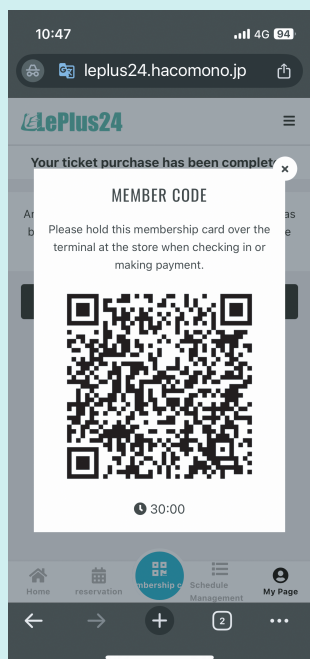

Registration instructions for visitors

leplus24.com

Map

1. Click "Join" button on the top page or visit <https://leplus24.hacomono.jp/home>
2. "Join now" → "Enter customer information" page to register as a member.
Please register your hotel zip code if needed.
3. Verify your email address
4. Open "My Page" and click "Buy Tickets"
5. Select "Visitor" and purchase (Credit cards issued overseas may not be accepted.)
6. Press the "Membership Card" button to display your visitor ticket (QR code) and enter the facility

zip code

Start Here!

Enjoy!