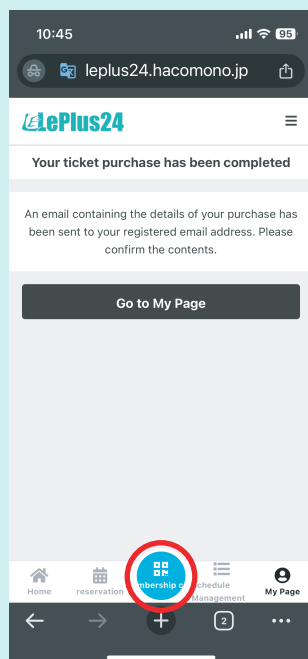

Registration instructions for visitors

leplus24.com

Map

1. Click "Join" button on the top page or visit <https://leplus24.hacomono.jp/home>
2. "Join now" → "Enter customer information" page to register as a member.
Please register your hotel zip code if needed.
3. Verify your email address
4. Open "My Page" and click "Buy Tickets"
5. Select "Visitor" and purchase (Credit cards issued overseas may not be accepted.)
6. Press the "Membership Card" button to display your visitor ticket (QR code) and enter the facility

zip code

Start Here!

Enjoy!