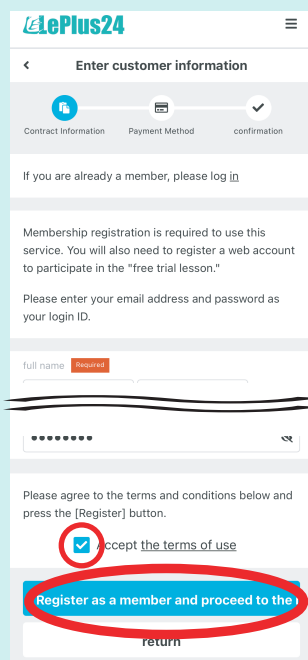

Registration instructions for visitors

leplus24.com

Map

1. Click "Join" button on the top page or visit <https://leplus24.hacomono.jp/home>
2. "Join now" → "Enter customer information" page to register as a member.
Please register your hotel zip code if needed.
3. Verify your email address
4. Open "My Page" and click "Buy Tickets"
5. Select "Visitor" and purchase (Credit cards issued overseas may not be accepted.)
6. Press the "Membership Card" button to display your visitor ticket (QR code) and enter the facility

zip code

Start Here!

Enjoy!